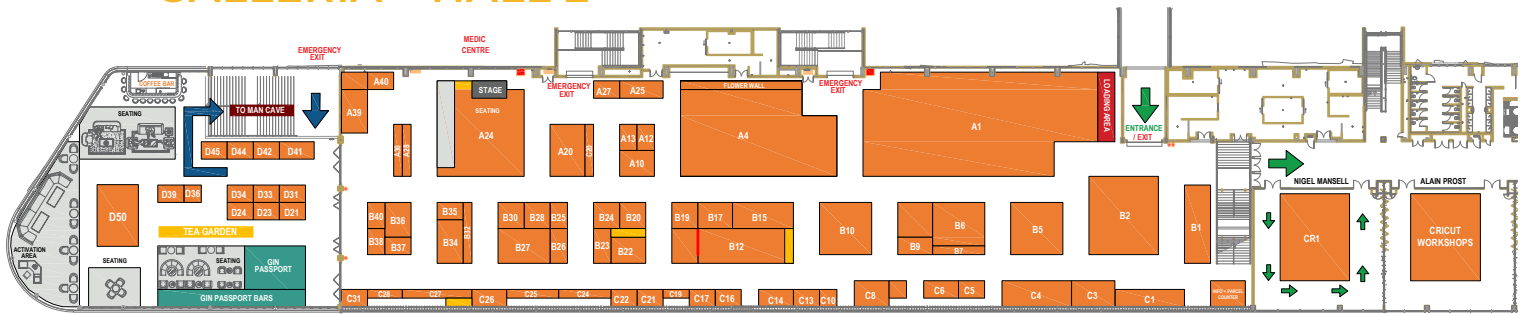

GALLERIA – HALL 2

MAN CAVE – HALL 1

EXHIBITOR LISTING (A-Z)

3D PRINTING STORE
 AFRICAN EXPRESSIONS
 ARCADE GAMES
 ARNO DESIGNZ
 ASTRO LABELS
 BAAN BOOTSBAR
 BASIC FABRICS.COM/LEVANT FH
 BEEKEEPING EXPERTISE & EQUIPMENT
 BEG'S SMOKED FOOD
 BONSAI GURU
 BRICKTASTIC KIDS (PTY) LTD
 BROTHER INTERNATIONAL SOUTH AFRICA
 CABS IMPORT & EXPORT
 CLIDANVILLA SCRAPPY
 COLOP MARKING SOLUTIONS
 COLOUR MY SOUL - DOT ART
 COSMIC COMICS
 CRAZY CRAFTS
 CRICUT
 CUPCAKES OF HOPE
 DIAMOND - DOT PAINTING
 DIY NATURALLY
 E PROMO CC
 EDUCAITS.STANFORD